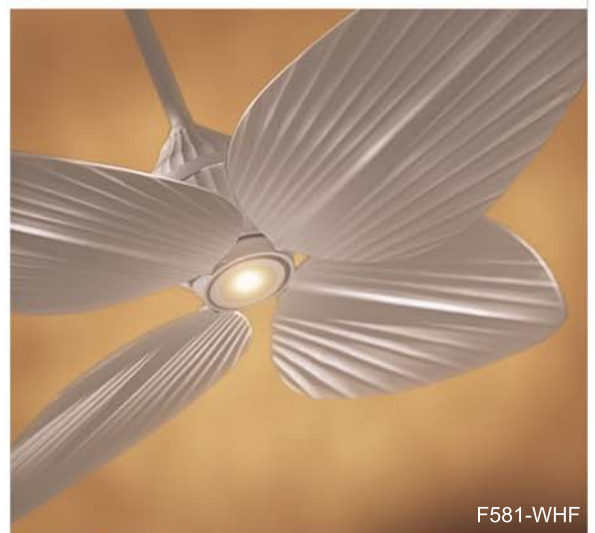

G SQUARED ART

"A thing of beauty is a joy forever" John Keats

contemporary high-design fans

Capri ceiling fan

design Mark Gajewski

F581-WHF Capri Flat white with flat white blades
F581-BG Capri Bahama beige with bahama beige blades
F581-ORB Capri Oil rubbed bronze with bahama beige blades
52" diameter blades
3 speeds and reverse
Integrated 50 watt MR16 halogen bulb
Stainless steel hardware and all weather blades
Wall mount touch control included
Hand remote optional
3.5" and 6" downrods included
Suitable for 8 ft. ceilings with 6" downrod
12", 18", 24", 36", 48", 60", and 72" downrods available
OK for up to 29 degree sloped ceilings
45 deg slope ok with adapter
UL wet loaction approved for indoor/outdoor use