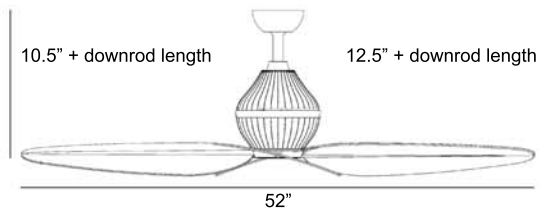

G SQUARED ART

"A thing of beauty is a joy forever" John Keats

contemporary high-design fans

Capri ceiling fan

design Mark Gajewski

F581-WHF Capri Flat white with flat white blades
F581-BG Capri Bahama beige with bahama beige blades
F581-ORB Capri Oil rubbed bronze with bahama beige blades
52" diameter blades
3 speeds and reverse
Integrated 50 watt MR16 halogen bulb
Stainless steel hardware and all weather blades
Wall mount touch control included
Hand remote optional
3.5" and 6" downrods included
Suitable for 8 ft. ceilings with 6" downrod
12", 18", 24", 36", 48", 60", and 72" downrods available
OK for up to 29 degree sloped ceilings
45 deg slope ok with adapter
UL wet loaction approved for indoor/outdoor use