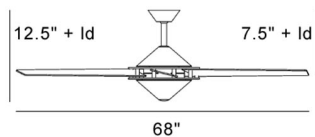

G SQUARED ART

"A thing of beauty is a joy forever" John Keats

contemporary and transitional designer fans

Espacio II ceiling fan

design Mark Gajewski

F760-BN/CH Espacio I Brushed Nickel and Chrome with Soft Maple Blades

F760-ORB Espacio I Oil Rubbed Bronze with Medium Maple Blades

68" diameter blades / 14 degree pitch

3 speeds, reversible

Integrated downlight – two 50W halogen bulbs included

Downlight fully dimmable

Wall mount touch control included, hand held remote available

3 1/2" and 6" downrods included; OK for 8 foot ceilings

12", 18", 24", 36", 48", 60", and 72" downrods available

Lifetime warranty on motor, 1 year on rest of fan

Sloped ceilings OK up to 29 degrees without adapter

Sloped ceilings up to 45 degrees OK with available adapter