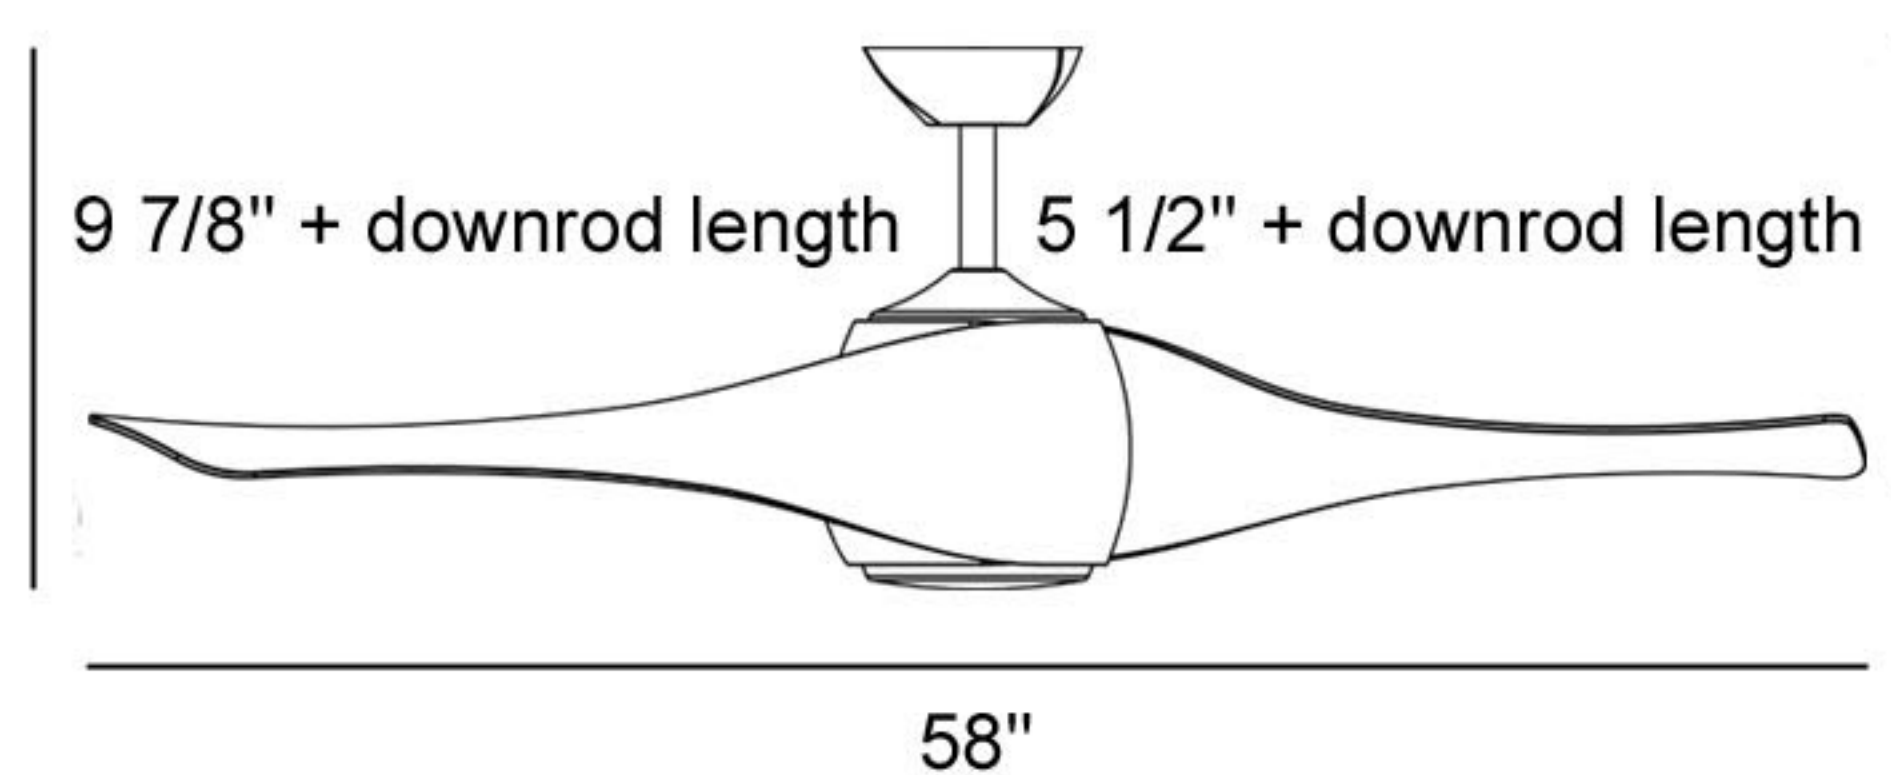

G SQUARED ART

"A thing of beauty is a joy forever" John Keats

contemporary high-design fans

Artemis ceiling fan

design Mark Gajewski

F803-MP Maple with maple vanes
F803-PLW Pearl white with pearl white vanes
F803-MG Mahogany with mahogany vanes
F803-TL Translucent with transparent vanes
58" diameter blades / 3 speeds / reversible
100W removable light included
cap for non-light use included
wall mount touch control included
hand remote optional
3.5" and 6" downrods included
suitable for 8 ft ceilings
12", 18", 24", 36", 48", 60", 72" downrods available
ok for up to 29 deg sloped ceiling
45 deg slope ok with adapter