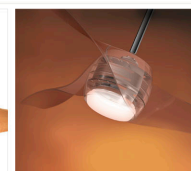

12", 18", 24", 36", 48", 60", 72" downrods available

ok for up to 29 deg sloped ceiling

45 deg slope ok with adapter

F803-LN

F803-MP

F803-TL

F803-MG

G SQUARED ART  
PO Box 2480  
Avila Beach CA 93424 USA