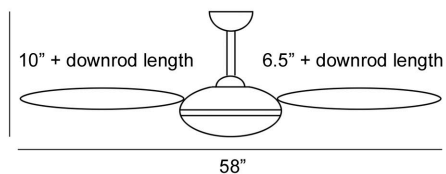

58" diameter blades / 3 speeds / reversible

100W removable light included

cap for non-light use included

wall mount touch control included

hand remote optional

3.5" and 6" downrods included

suitable for 8 ft ceilings

12", 18", 24", 36", 48", 60", 72" downrods available

ok for up to 29 deg sloped ceiling

45 deg slope ok with adapter

F803-LN

F803-MP

F803-TL

F803-MG

G SQUARED ART  
PO Box 2480  
Avila Beach CA 93424 USA