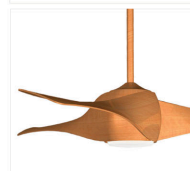

## Artemis ceiling fan

design Mark Gajewski

**F803-TL** Artemis Translucent w/ Transparent Vanes

**F803-MP** Artemis Maple w/ Maple Vanes

**F803-LN** Artemis Liquid Nickel

**F803-MG** Mahogany with mahogany vanes

58" diameter blades / 3 speeds / reversible

100W removable light included

cap for non-light use included

wall mount touch control included

hand remote optional

3.5" and 6" downrods included

suitable for 8 ft ceilings

12", 18", 24", 36", 48", 60", 72" downrods available

ok for up to 29 deg sloped ceiling

45 deg slope ok with adapter

F803-LN

F803-MP

F803-TL

F803-MG

G SQUARED ART  
PO Box 2480  
Avila Beach CA 93424 USA