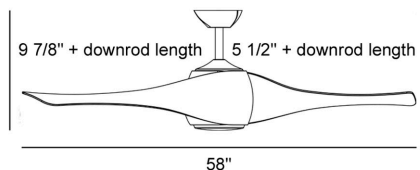

G SQUARED ART

"A thing of beauty is a joy forever" John Keats

contemporary high-design fans

Artemis ceiling fan

design Mark Gajewski

F803-TL Artemis Translucent
F803-MP Artemis Maple
F803-LN Artemis Liquid Nickel
F803-MG Mahogany
58" diameter blades / 3 speeds / reversible
100W removable light included
cap for non-light use included
wall mount touch control included
hand remote optional
3.5" and 6" downrods included
suitable for 8 ft ceilings
12", 18", 24", 36", 48", 60", 72" downrods available
ok for up to 29 deg sloped ceiling
45 deg slope ok with adapter