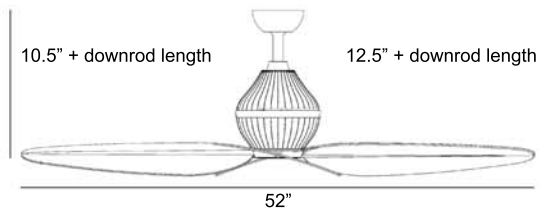

## Gauguin ceiling fan

design Mark Gajewski

**F581-WHF** Gauguin Flat white with flat white blades  
**F581-BG** Gauguin Bahama beige with bahama beige blades  
**F581-ORB** Gauguin Oil rubbed bronze with bahama beige blades  
52" diameter blades  
3 speeds and reverse  
Integrated 50 watt MR16 halogen bulb  
Stainless steel hardware and all weather blades  
Wall mount touch control included  
Hand remote optional  
3.5" and 6" downrods included  
Suitable for 8 ft. ceilings with 6" downrod  
12", 18", 24", 36", 48", 60", and 72" downrods available  
OK for up to 29 degree sloped ceilings  
45 deg slope ok with adapter