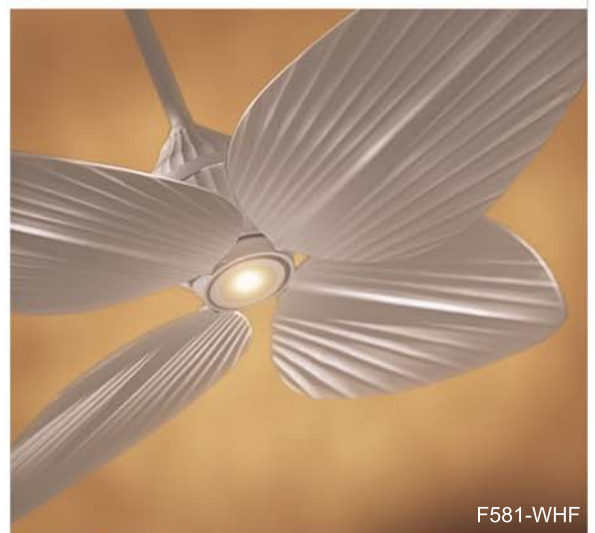

# G SQUARED ART

"A thing of beauty is a joy forever" John Keats

contemporary high-design fans

## Gauguin ceiling fan

design Mark Gajewski

**F581-WHF** Gauguin Flat white with flat white blades  
**F581-BG** Gauguin Bahama beige with bahama beige blades  
**F581-ORB** Gauguin Oil rubbed bronze with bahama beige blades  
52" diameter blades  
3 speeds and reverse  
Integrated 50 watt MR16 halogen bulb  
Stainless steel hardware and all weather blades  
Wall mount touch control included  
Hand remote optional  
3.5" and 6" downrods included  
Suitable for 8 ft. ceilings with 6" downrod  
12", 18", 24", 36", 48", 60", and 72" downrods available  
OK for up to 29 degree sloped ceilings  
45 deg slope ok with adapter