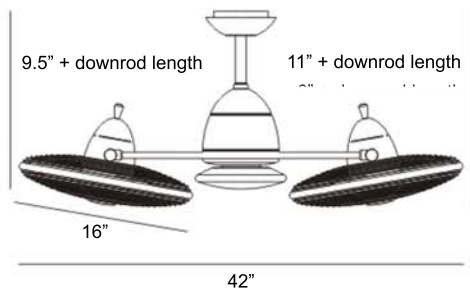

G SQUARED ART

"A thing of beauty is a joy forever" John Keats

contemporary high-design fans

Gyro Wet ceiling fan

design Mark Gajewski

F402-WH Gyro Wet White w/ Schoolhouse Globe Light
F402-ORB Gyro Wet Oil Rubbed Bronze w/SH Globe Light
42" total maximum sweep
1,000-1,500 rpm side fan speeds
side fan heads independently adjustable
fan assembly rotates at 3 rpm
100W removable light included
cap for non-light use included
wall mount touch control included
hand remote optional
3.5" and 6" downrods included
12", 18", 24", 36", 48", 60", 72" downrods available
ok for up to 29 degree sloped ceiling
45 degree slope ok with available adapter
UL wet location approved for indoor/outdoor use