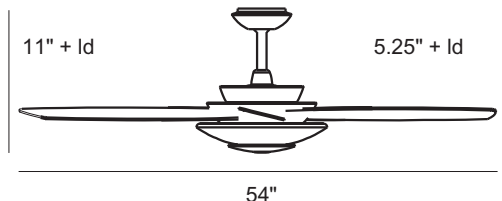

1 maple / cherry blades opt.

54" dia blades / 3 speeds / revers.

150W downlight / 100W uplight

wall mount touch control incl.

hand remote optional

3.5" and 6" downrods incl.

suitable for 8 ft ceilings

12", 18", 24", 36", 48", 60", 72"

downrods available

ok for up to 29 deg sloped ceil.

45 deg slope ok with adapter

ld = length of downrod

F596-BN

F598-WH

G SQUARED ART
PO Box 2480
Avila Beach CA 93424 USA

To order securely online please visit