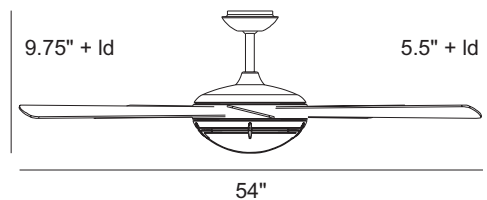

54" dia blades / 3 speeds / revers.

150W integrated light

wall mount touch control incl.

hand remote optional

3.5" and 6" downrods incl.

suitable for 8 ft ceilings

12", 18", 24", 36", 48", 60", 72"

downrods available

ok for up to 29 deg sloped ceil.

45 deg slope ok with adapter

ld = length of downrod

G SQUARED ART
PO Box 2480
Avila Beach CA 93424 USA

To order securely online please visit

www.g2art.com

info@g2art.com

Or call 877 858 5333 Toll free