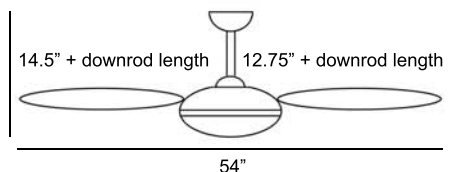

## eMotion ceiling fan

design Mark Gajewski

**F608-GPH** graphite with white blades and matching tip accents

**F608-SNO** snow with white blades and matching tip accents

54" diameter (blade tip to blade tip) blades

14 degree pitch

3 speeds, reversible

integrated 100W halogen light (uses mini-can bulb - included)

WC103 wall mount touch control system with 40 ft range

RC120 hand-held remote with light dimmer optional

3.5" and 6" downrods included

12", 18", 24", 36", 48", 60", 72" available

uses 3/4" IP DR5 series downrods

suitable for sloped ceilings up to 29 degrees

can handle up to a 45 degree slope with optional adapter kit

F608-GPH

F608-SNO

G SQUARED ART  
PO Box 2480  
Avila Beach CA 93424 USA