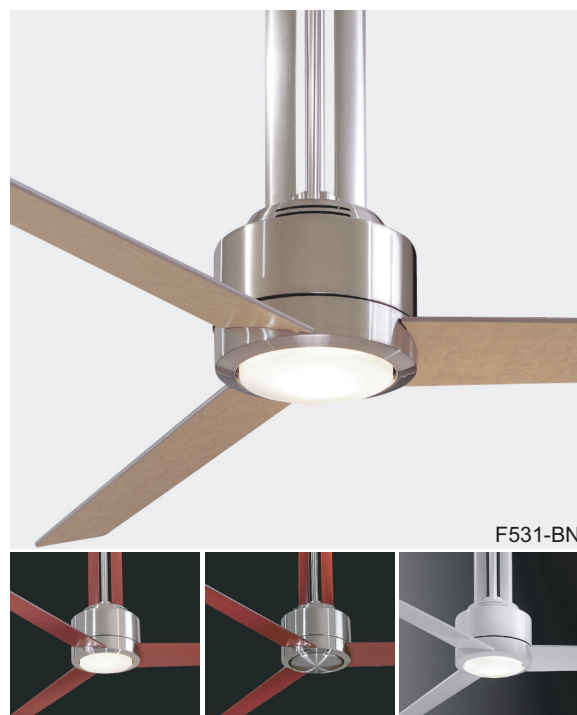

G SQUARED ART

"A thing of beauty is a joy forever" John Keats

contemporary high-design fans

Flyte ceiling fan

design Mark Gajewski

F531-BN Flyte Brushed Nickel w/Birdseye Maple Blades
F531-BN/MG Flyte Brushed Nickel w/Mahogany Blades
F531-WH Flyte White w/White Blades with integrated light
b maple / white / silver blades opt.
56" dia blades / 3 speeds / revers.
100W removable light
cap for non-light use incl.
wall mount touch control incl.
hand remote optional
9" downrod system incl.
suitable for 8.5 ft ceilings
6", 9"(incl.), 15", 27", 39", 51", 63", 75"
downrods available
ok for up to 30 deg sloped ceilings
champagne / silver / white / b.maple blades opt.

ld = length of downrod

F531-BN/MG

F531-BN/MG
w/included cap

F531-WH

G SQUARED ART
PO Box 2480
Avila Beach CA 93424 USA

To order securely online please visit

www.g2art.com

info@g2art.com