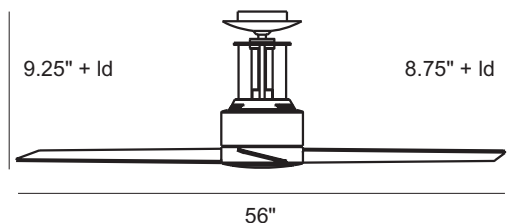

G SQUARED ART

"A thing of beauty is a joy forever" John Keats

contemporary high-design fans

Flyte ceiling fan

design Mark Gajewski

F531-BN Flyte Brushed Nickel w/Birdseye Maple Blades
F531-BN/MG Flyte Brushed Nickel w/Mahogany Blades
F531-WH Flyte White w/White Blades with integrated light
b maple / white / silver blades opt.
56" dia blades / 3 speeds / revers.
100W removable light
cap for non-light use incl.
wall mount touch control incl.
hand remote optional
9" downrod system incl.
suitable for 8.5 ft ceilings
6", 9"(incl.), 15", 27", 39", 51", 63", 75"
downrods available
ok for up to 30 deg sloped ceilings
champagne / silver / white / b.maple blades opt.

ld = length of downrod

F531-BN/MG

F531-BN/MG
w/included cap

F531-WH

G SQUARED ART
PO Box 2480
Avila Beach CA 93424 USA

To order securely online please visit

www.g2art.com

info@g2art.com