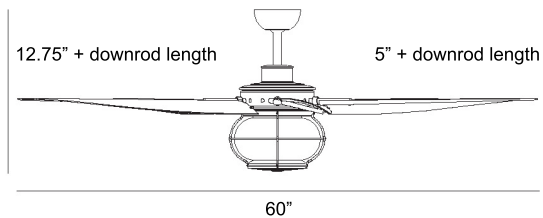

UL wet location approved for indoor/outdoor use
60" dia blades / 3 speeds / revers.

100W removable light

cap for non-light use incl.

wall mount touch control incl.

hand remote optional

3.5" and 6" downrods incl.

suitable for 8 ft ceilings

12", 18", 24", 36", 48", 60", 72"

downrods avail.

ok for up to 29 deg sloped ceil.

45 deg slope ok with adapter

blades of high impact ABS plastic

F579-ABR

F579-WH
w/included cap