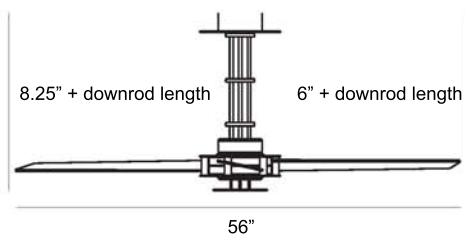

G SQUARED ART

"A thing of beauty is a joy forever" John Keats

contemporary high-design fans

San Francisco ceiling fan

design Mark Gajewski

F528-BS/CH SF Brushed Steel w/Birdseye Maple Blades
F529-BS/CH SF Brushed Steel w/Birdseye Maple Blades
F529-MG/BS SF Brushed Steel w/Mahogany Blades
F528-BK/CH SF Black w/Birdseye Maple Blades
cherry / silver / white / birdseye maple blades optional
56" diameter blades / 3 speeds / reversible
100W integrated light (on F529 only)
wall mount touch control included
hand remote optional
12" downbridge system included
suitable for 8 ft ceilings with optional 6" downrod
6", 12"(incl.), 24", 36", 48", 60", 72" downrods available
ok for up to 30 deg sloped ceilings