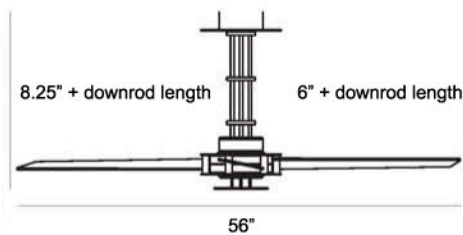

## San Francisco ceiling fan

design Mark Gajewski

**F528-BS/CH** SF Brushed Steel w/Birdseye Maple Blades  
**F529-BS/CH** SF Brushed Steel w/Birdseye Maple Blades  
**F529-MG/BS** SF Brushed Steel w/Mahogany Blades  
cherry / silver / white / birdseye maple blades optional  
56" diameter blades / 3 speeds / reversible  
100W integrated light (on F529 only)  
wall mount touch control included  
hand remote optional  
12" downbridge system included  
suitable for 8 ft ceilings with optional 6" downrod  
6", 12"(incl.), 24", 36", 48", 60", 72" downrods available  
ok for up to 30 deg sloped ceilings